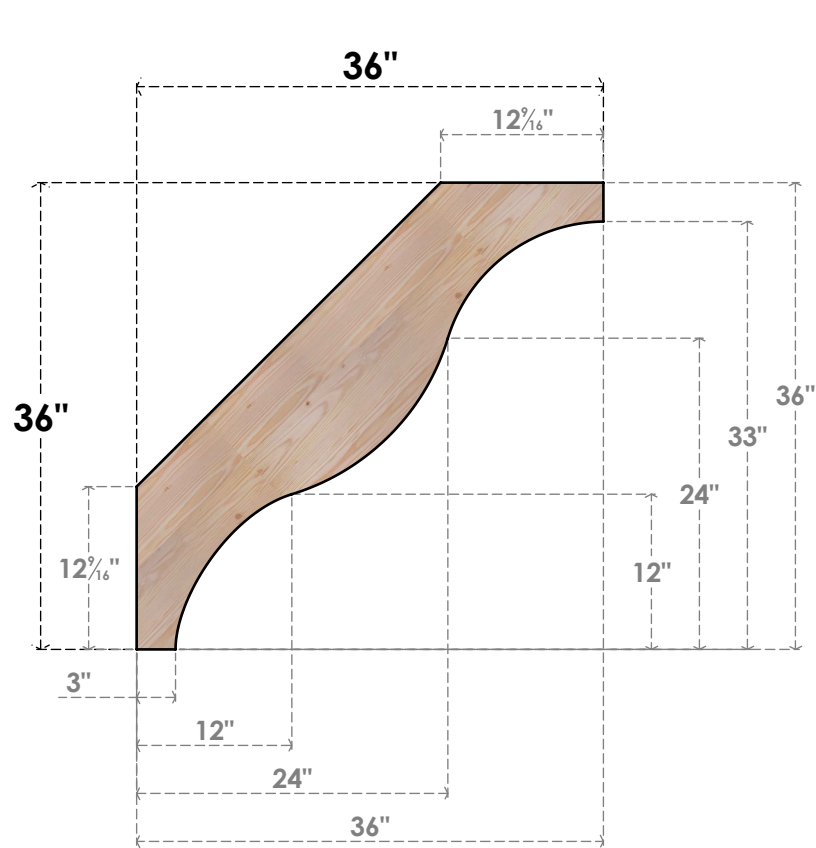

BRC06X36X36FST00SDF

5 1/2"W X 36"D X 36"H FUNSTON SMOOTH BRACE, DOUGLAS FIR

SIDE

FRONT

EKENA MILLWORK
 2300 WEST MAIN ST.
 CLARKSVILLE, TX 75426
 TOLL FREE: 866-607-0453
 WWW.EKENAMILLWORK.COM

NOTES

1. INSTALLATION TO BE COMPLETED IN ACCORDANCE WITH MANUFACTURER'S SPECIFICATIONS.
2. DRAWING MAY NOT BE TO SCALE
3. THIS DRAWING IS INTENDED FOR DESIGN AND PLANNING PURPOSES ONLY.
4. ALL INFORMATION CONTAINED HEREIN WAS CURRENT AT THE TIME OF DEVELOPMENT BUT MUST BE REVIEWED AND APPROVED BY THE PRODUCT MANUFACTURER TO BE CONSIDERED ACCURATE.
5. PRODUCTS ARE NOT KILN DRIED. THIS ITEM IS UNIQUE AND WILL CONTAIN THE NATURAL VARIATIONS THAT THE WOOD SPECIES OFFERS. THIS MAY RESULT IN VARIATIONS UP TO 1/4"