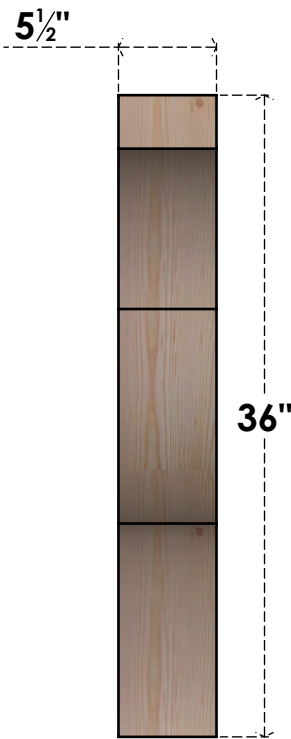

BRC06X36X36FST00SDF

5 1/2"W X 36"D X 36"H FUNSTON SMOOTH BRACE, DOUGLAS FIR

SIDE

FRONT

EKENA MILLWORK
 2300 WEST MAIN ST.
 CLARKSVILLE, TX 75426
 TOLL FREE: 866-607-0453
 WWW.EKENAMILLWORK.COM

NOTES

1. INSTALLATION TO BE COMPLETED IN ACCORDANCE WITH MANUFACTURER'S SPECIFICATIONS.
2. DRAWING MAY NOT BE TO SCALE
3. THIS DRAWING IS INTENDED FOR DESIGN AND PLANNING PURPOSES ONLY.
4. ALL INFORMATION CONTAINED HEREIN WAS CURRENT AT THE TIME OF DEVELOPMENT BUT MUST BE REVIEWED AND APPROVED BY THE PRODUCT MANUFACTURER TO BE CONSIDERED ACCURATE.
5. PRODUCTS ARE NOT KILN DRIED. THIS ITEM IS UNIQUE AND WILL CONTAIN THE NATURAL VARIATIONS THAT THE WOOD SPECIES OFFERS. THIS MAY RESULT IN VARIATIONS UP TO 1/4"